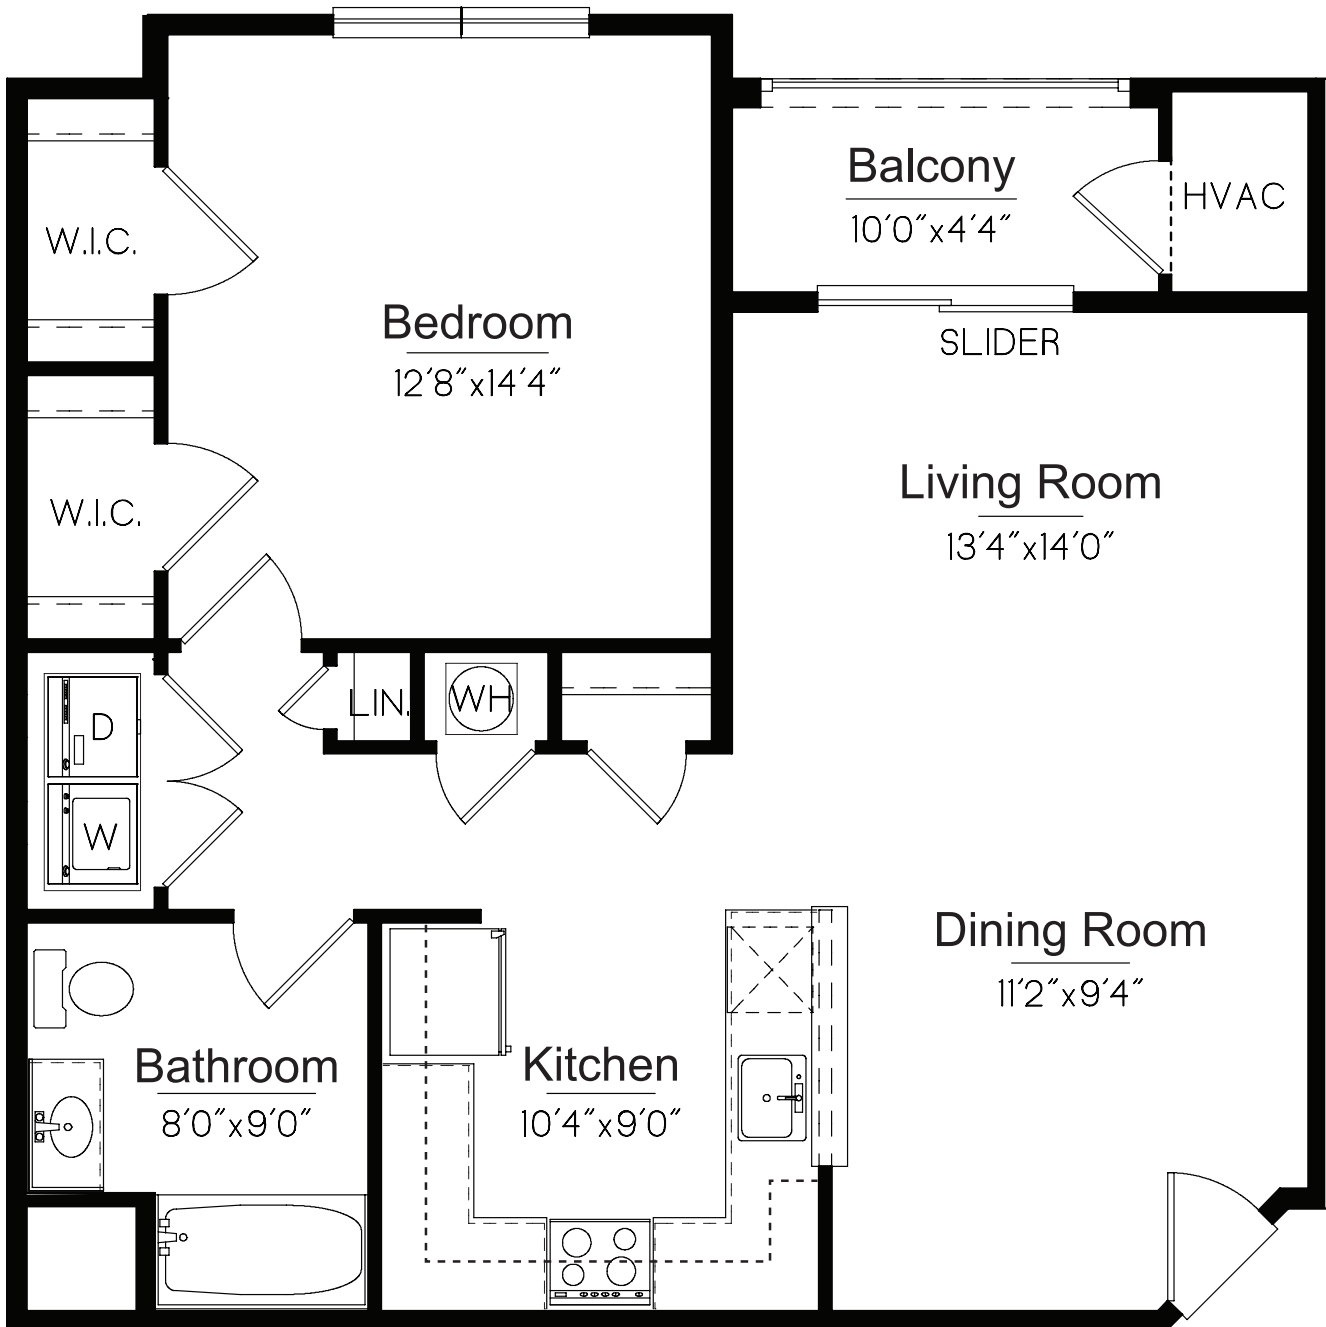

The Rockland

859 square feet

One Bedroom • One Bath

*First floor homes have full-sized stack washer and dryer.

(Not to scale)

All dimensions are approximate. Please see Sales Associate for details.