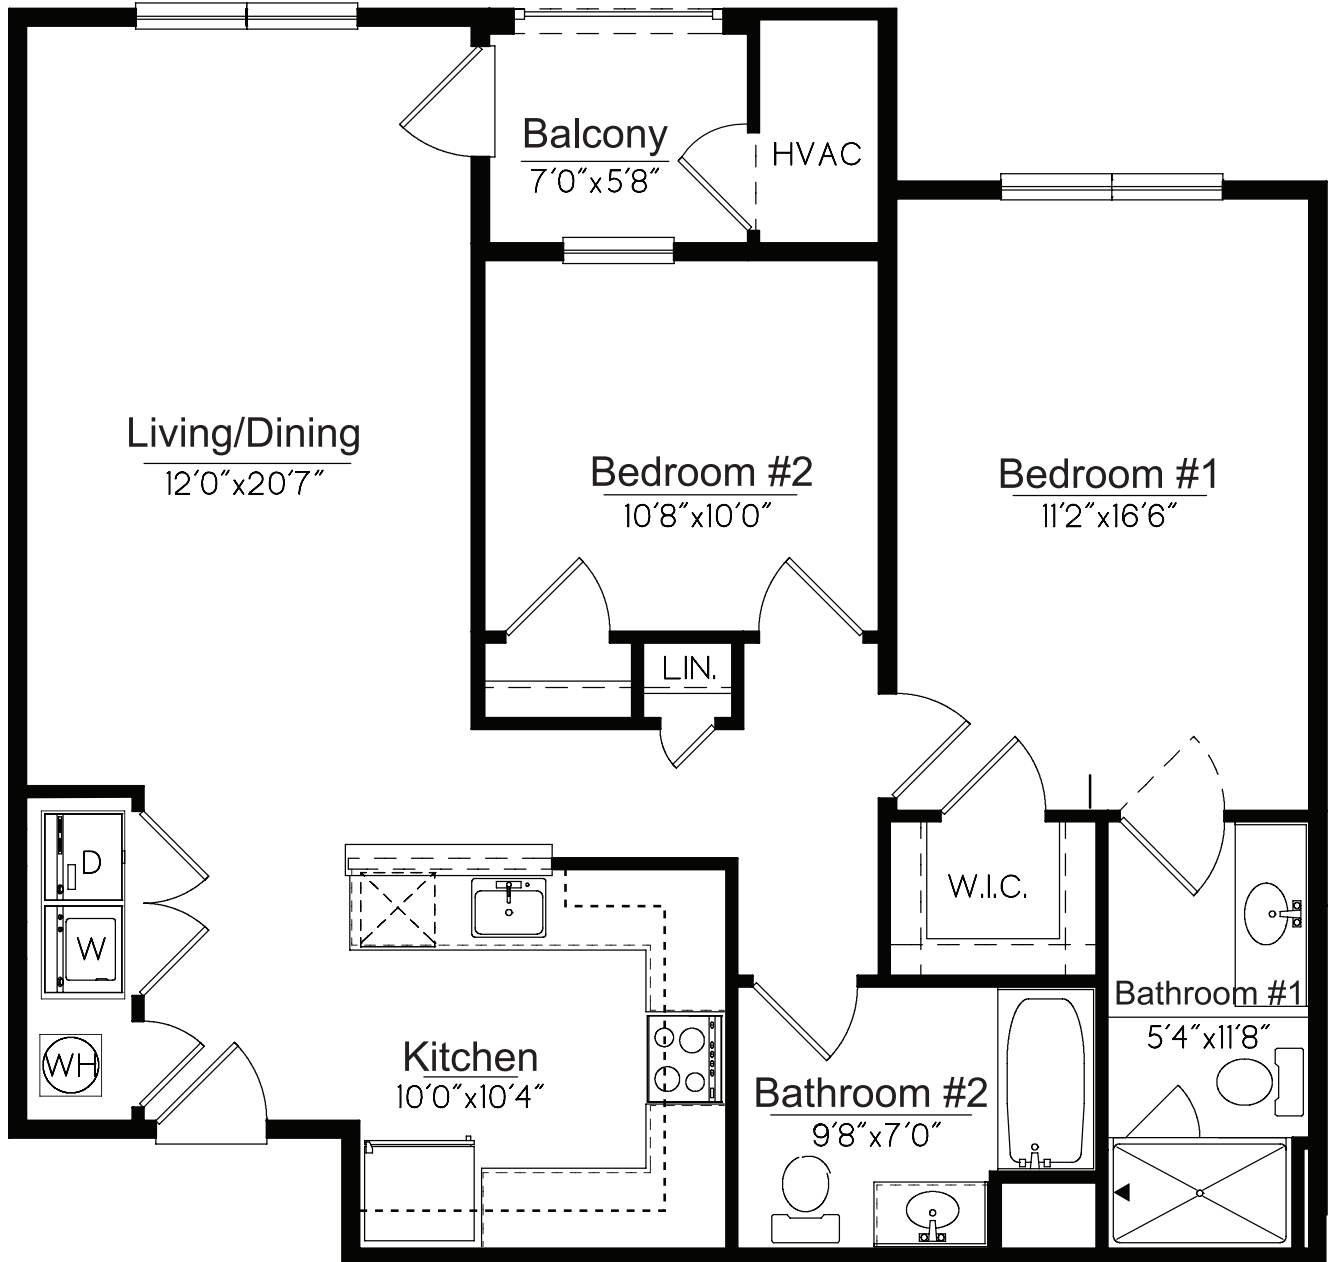

The Dutchess

1,062 square feet

Two Bedrooms • Two Baths

(Not to scale)

All dimensions are approximate. Please see Sales Associate for details.